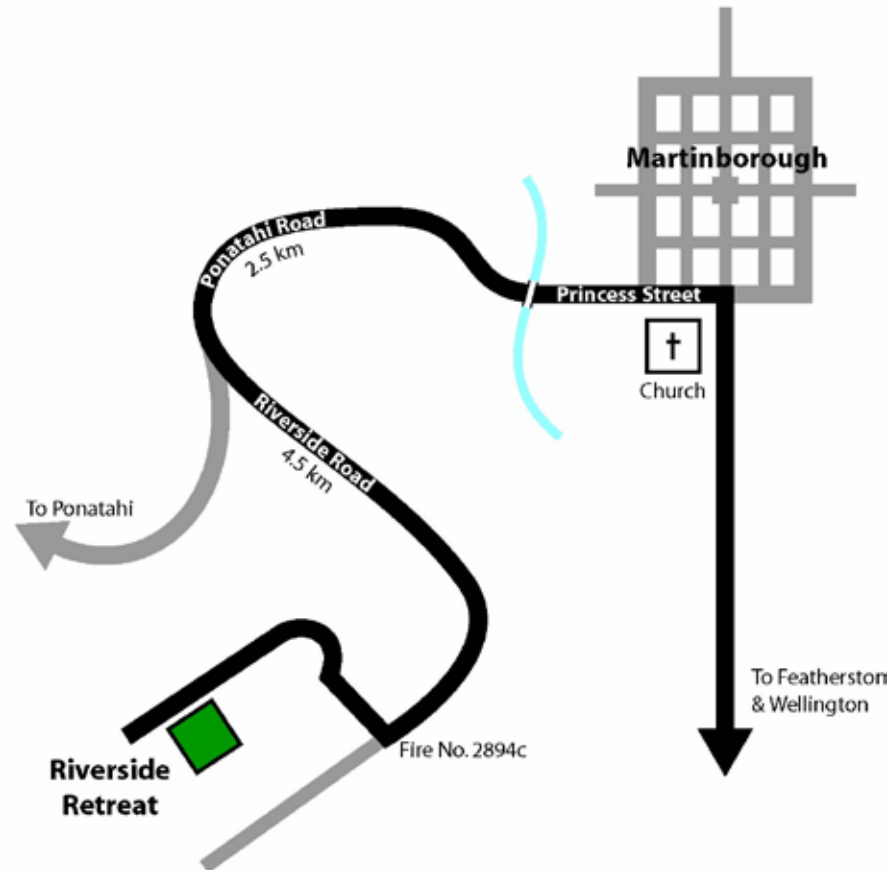

# RIVERSIDE RETREAT DIRECTIONS

Approach Martinborough on the main Martinborough - Featherston/Greytown road.

Soon after you enter Martinborough, before the square turn left onto Princess Street.

Follow this road out of town for 2.5 kms

Turn into Riverside Road, which is a gravel road leaving from your left.

Follow this road for another 4.5kms

Riverside Retreat is on the hill on the right, the fire number at the bottom of the drive is 2894c.